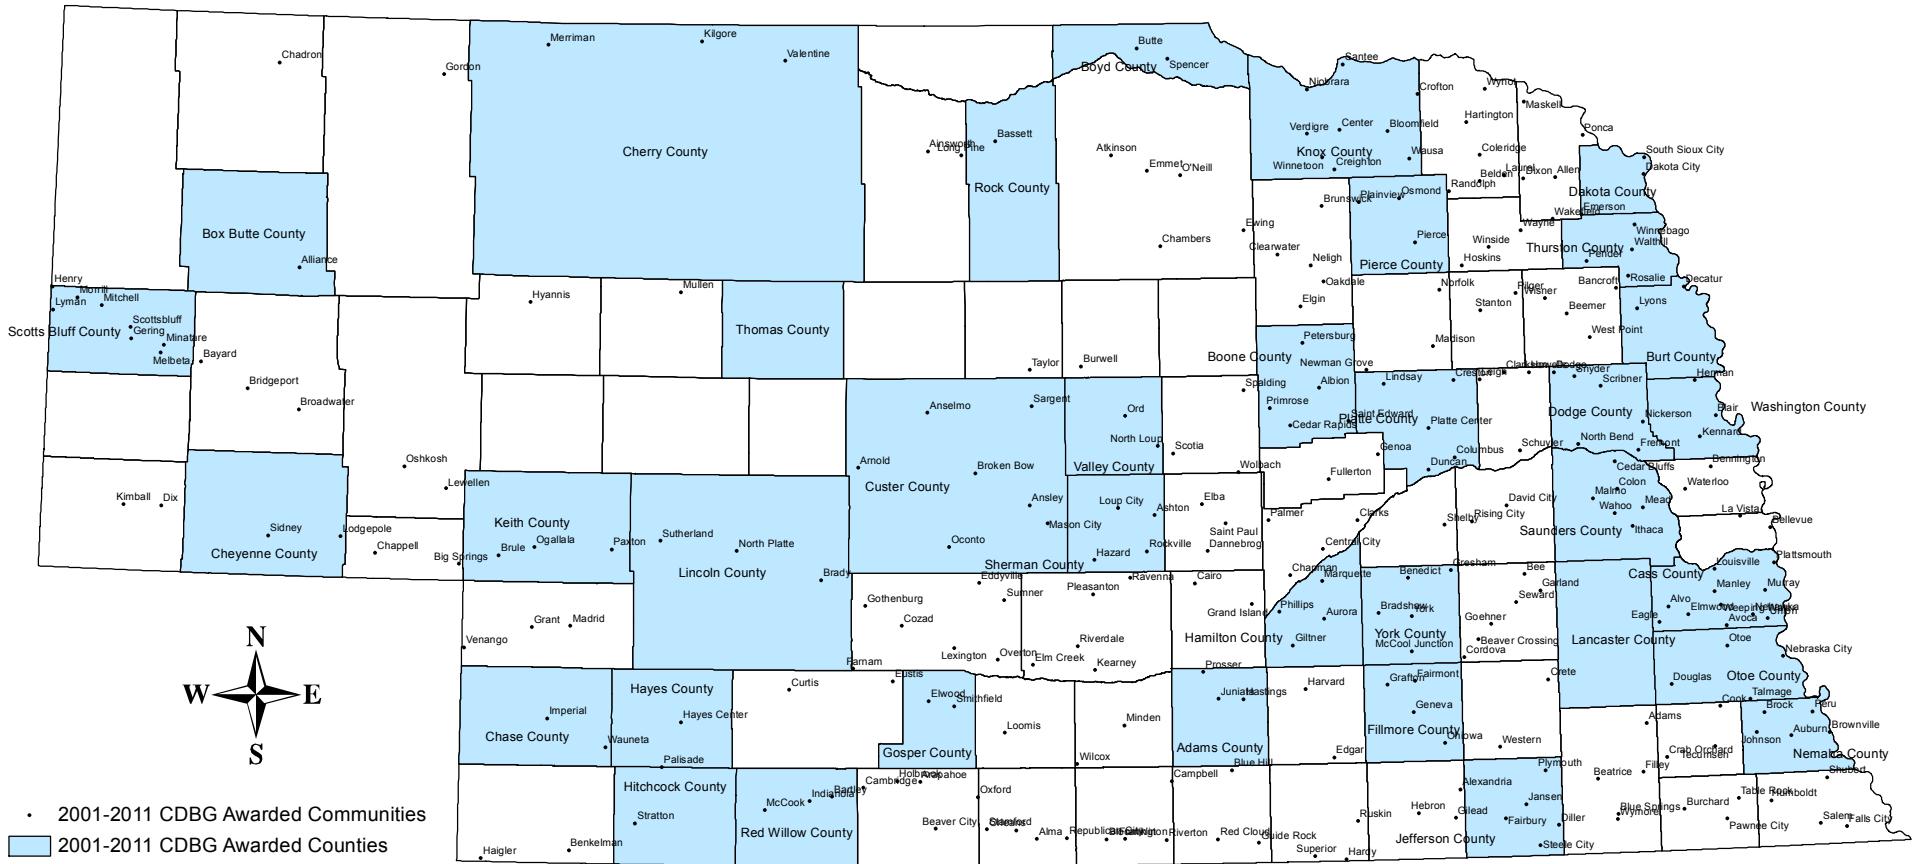

# 2001-2011 CDBG Awarded Projects

County shapes and community points downloaded from the Department of Natural Resources

CDBG projects awarded January 1, 2001-July 20, 2011

Map created by Jason Seamann  
 Nebraska Department of Economic Development  
 Community and Rural Development Division  
 Revised July 21, 2011 @ 11:05 am