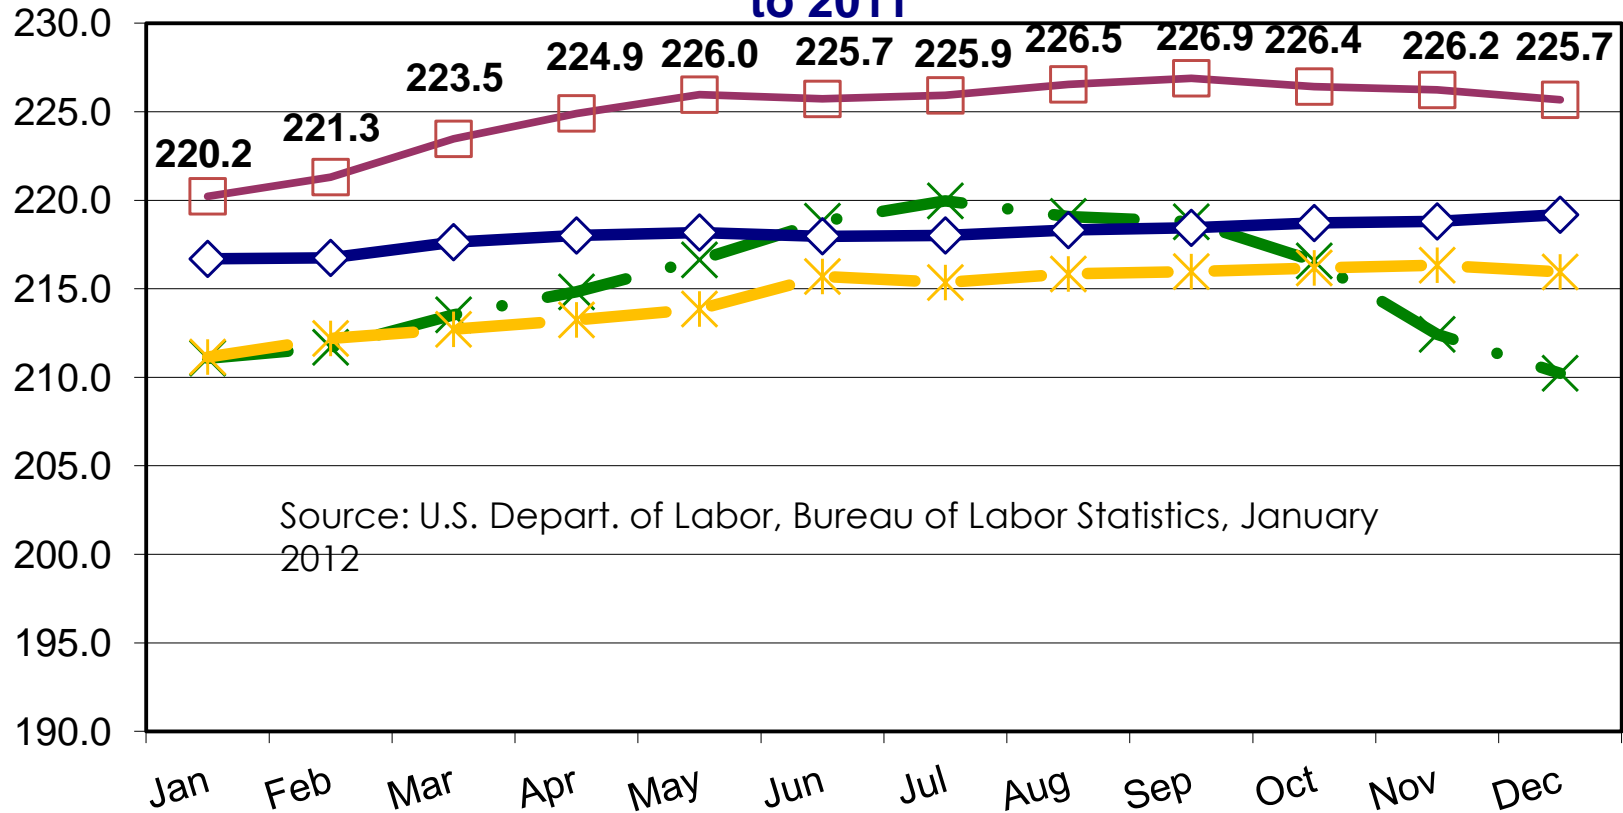

## Unadjusted Monthly U.S. CPI for All Urban Consumers, 2008 to 2011

Consumer Price Index (1982-84=100)

Source: U.S. Depart. of Labor, Bureau of Labor Statistics, January 2012